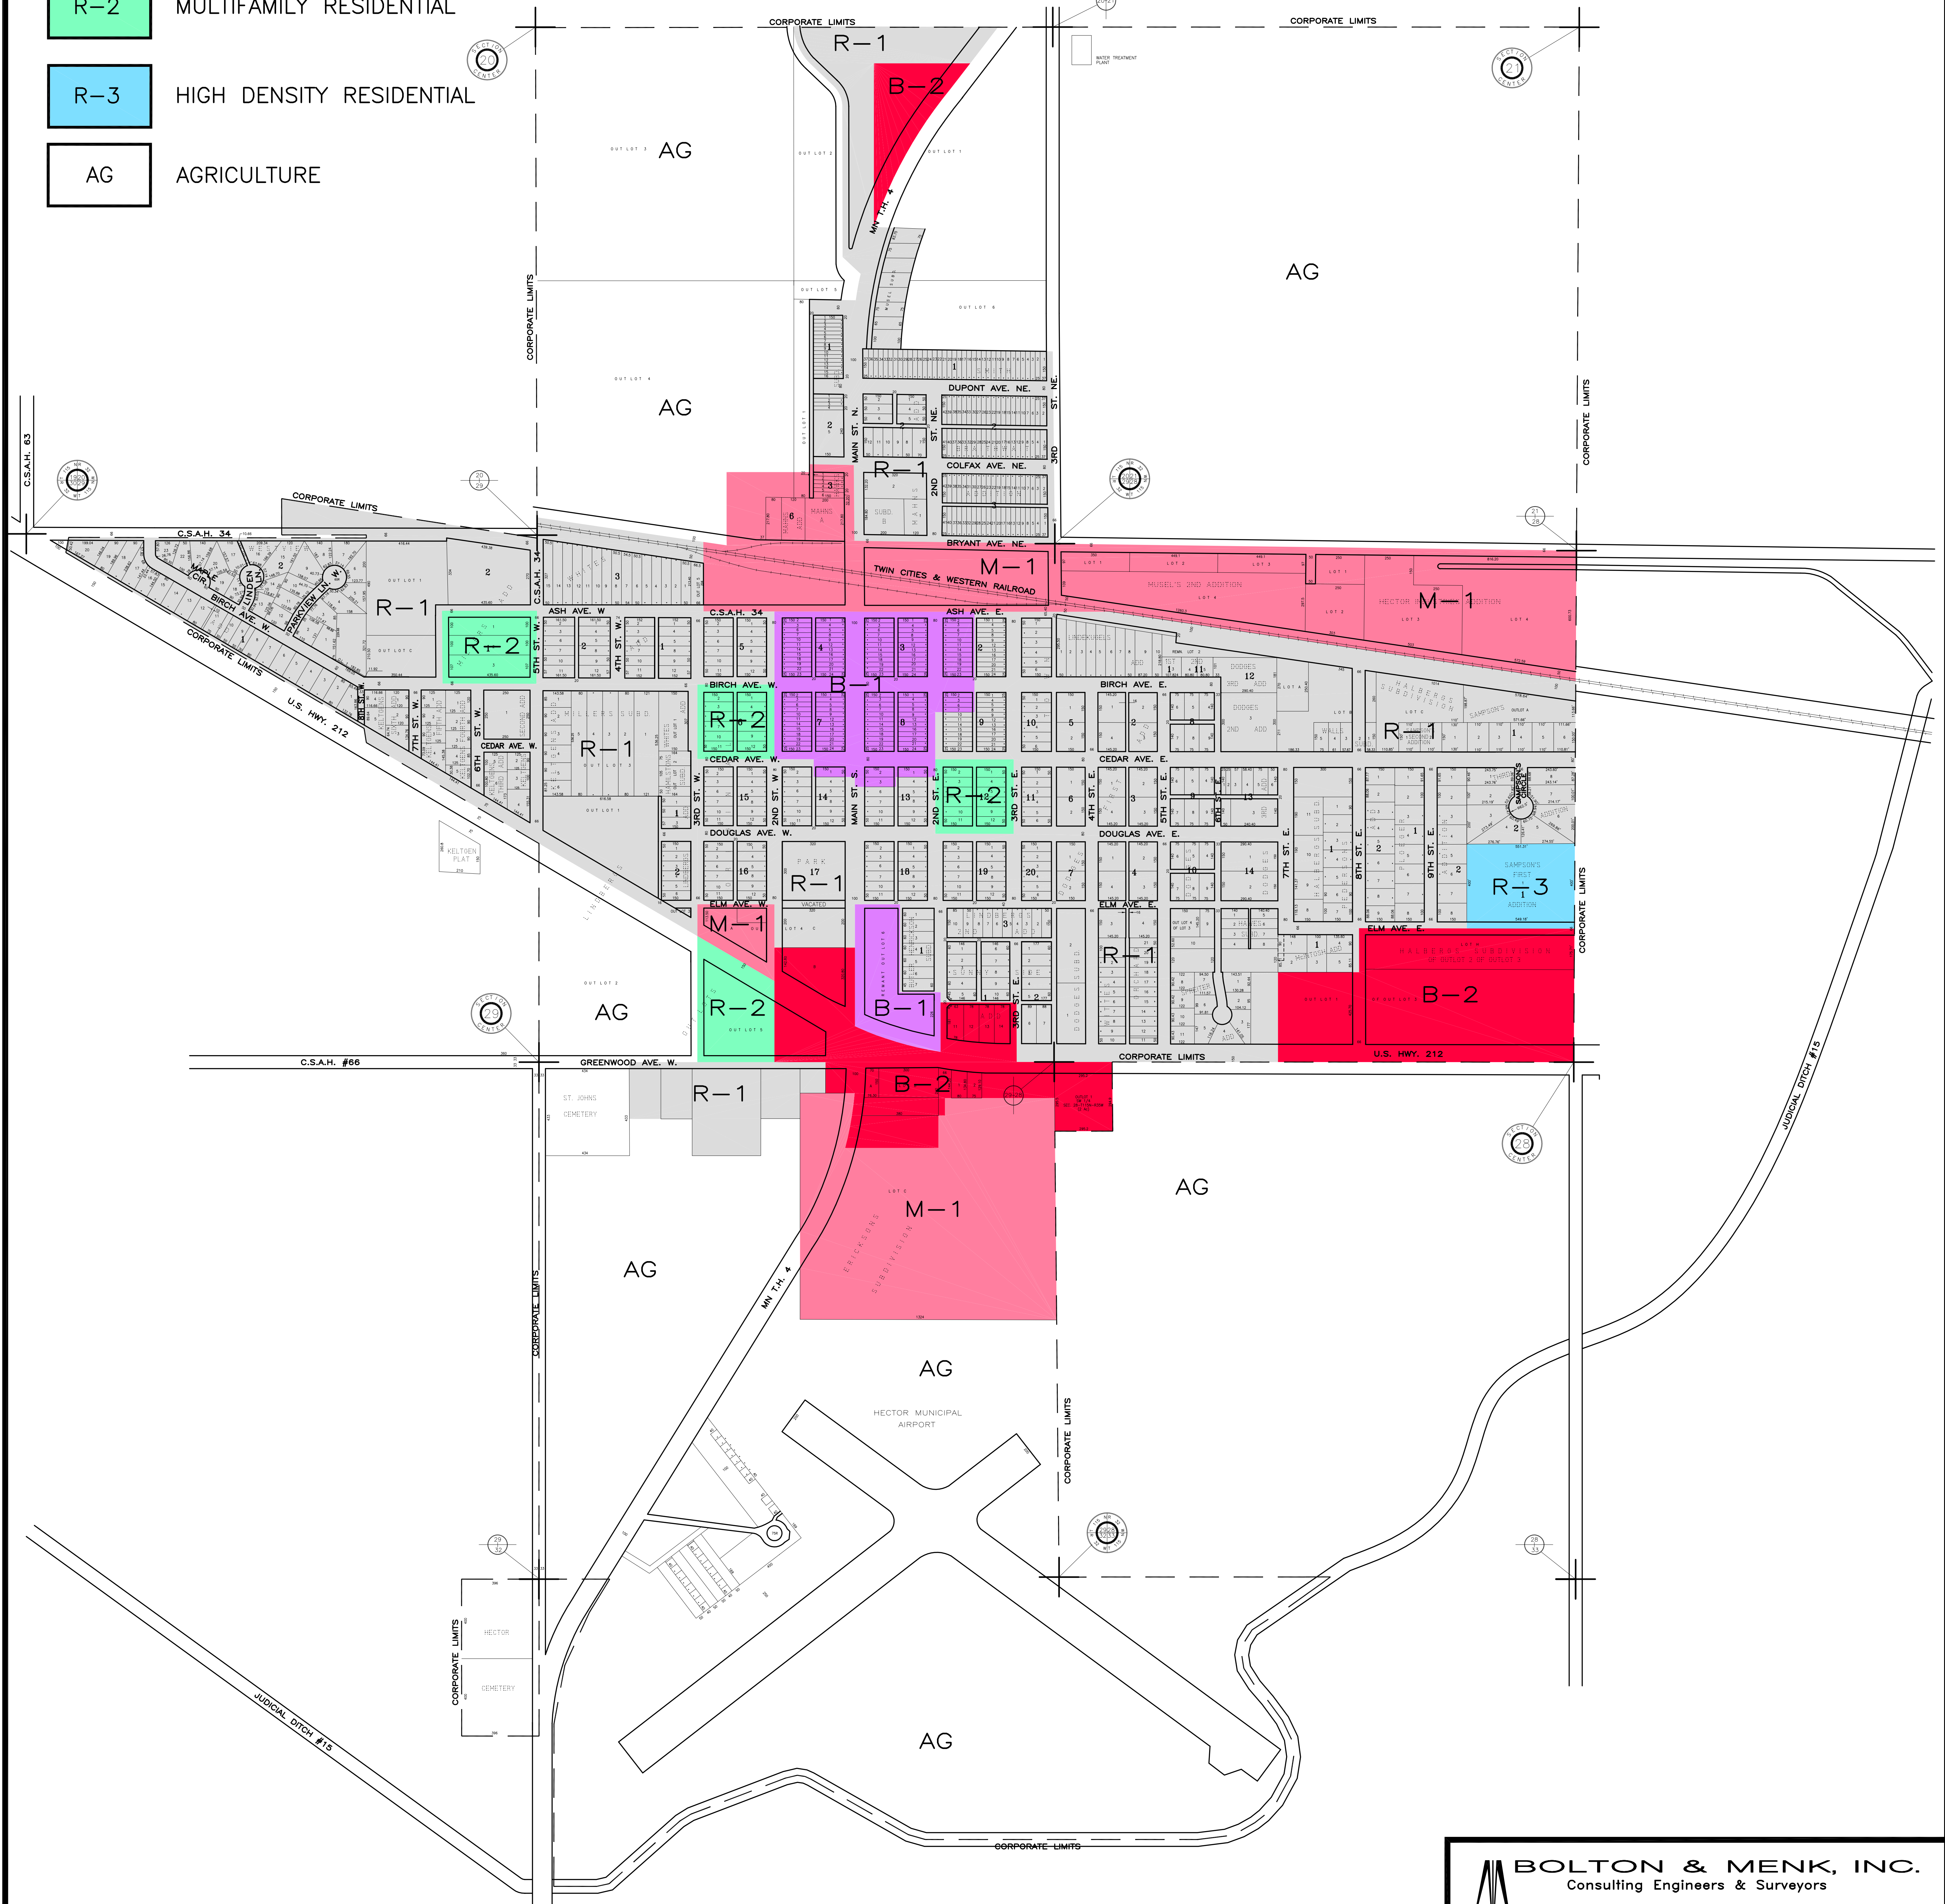

ZONE MAP

OF THE
CITY OF HECTOR
RENVILLE COUNTY, MINNESOTA

LEGEND

- B-1 CENTRAL BUSINESS DISTRICT
- B-2 HIGHWAY COMMERCIAL
- M-1 MANUFACTURING
- R-1 RESIDENTIAL – SINGLE FAMILY
- R-2 MULTIFAMILY RESIDENTIAL
- R-3 HIGH DENSITY RESIDENTIAL
- AG AGRICULTURE

MAY 2007
CORPORATE LIMIT LAND AREA = 963± ACRES

BOLTON & MENK, INC.
Consulting Engineers & Surveyors

MANKATO, MN FAIRMONT, MN SLEEPY EYE, MN BURNSVILLE, MN
WILLMAR, MN CHASKA, MN RAMSEY, MN AMES, IA